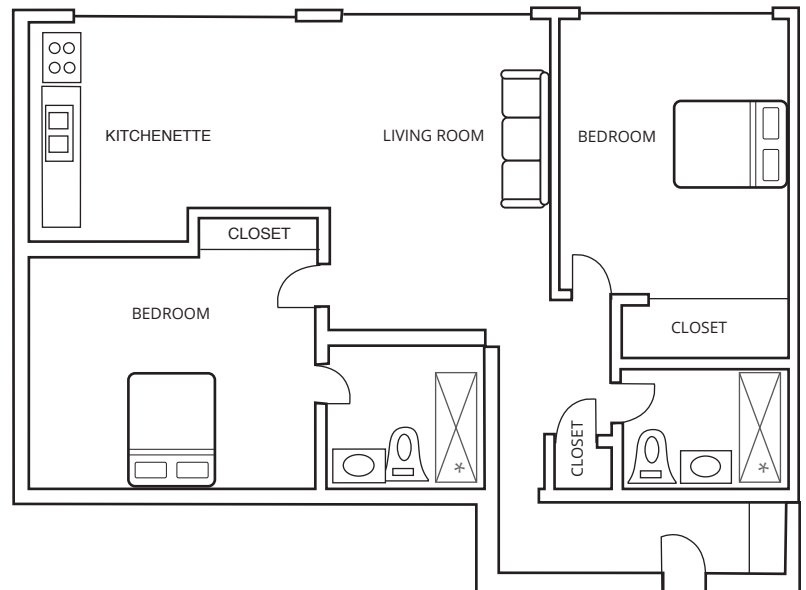

## Tower 2 Bedroom Deluxe 850 sf

### TOWER APARTMENTS INCLUDE:

- Spacious closets
  - Heat & air conditioning controlled within each unit
  - Bathrooms equipped for accessibility and safety
  - All utilities and cable tv (not phone or internet)
  - Fully equipped kitchens
  - Abundant windows
  - Easy access to 6th floor terrace
  - Emergency call system
  - Two meals per day
- 